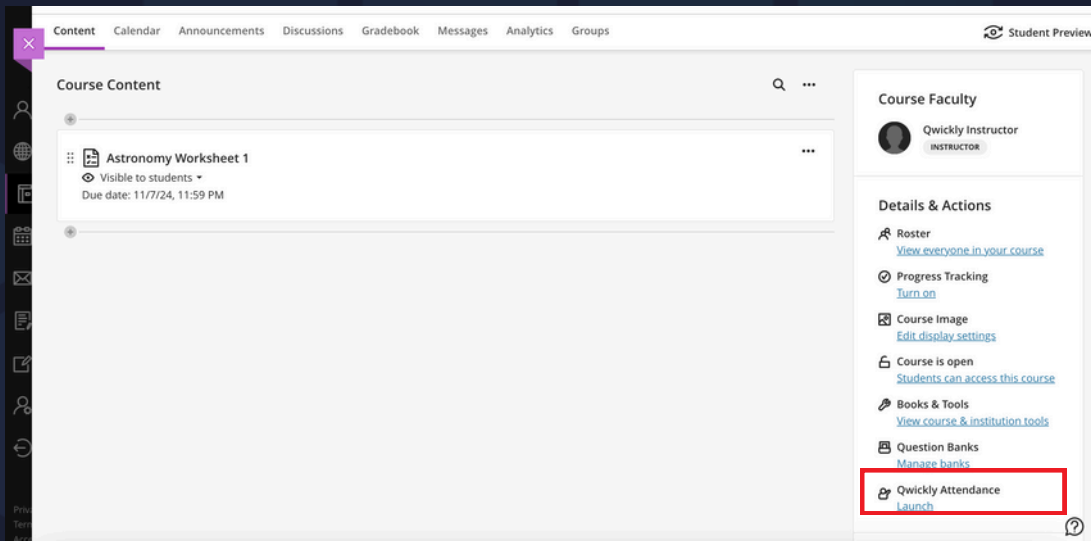

# Optimize Qwickly Attendance with UEF Integration

A new launch point for Qwickly Attendance in Blackboard is now available. This launch point provides direct access for instructors to launch Qwickly Attendance, while a convenient check-in banner eliminates the need for students to launch the tool separately. This is accomplished using UEF (Ultra Extension Framework).

**See Updated Launch Point Below:**

**See Check-In Banner for Students:**

Scan code to learn more about  
this new launch point of  
[Qwickly Attendance Pro](#):

**Qwickly**  
ATTENDANCE