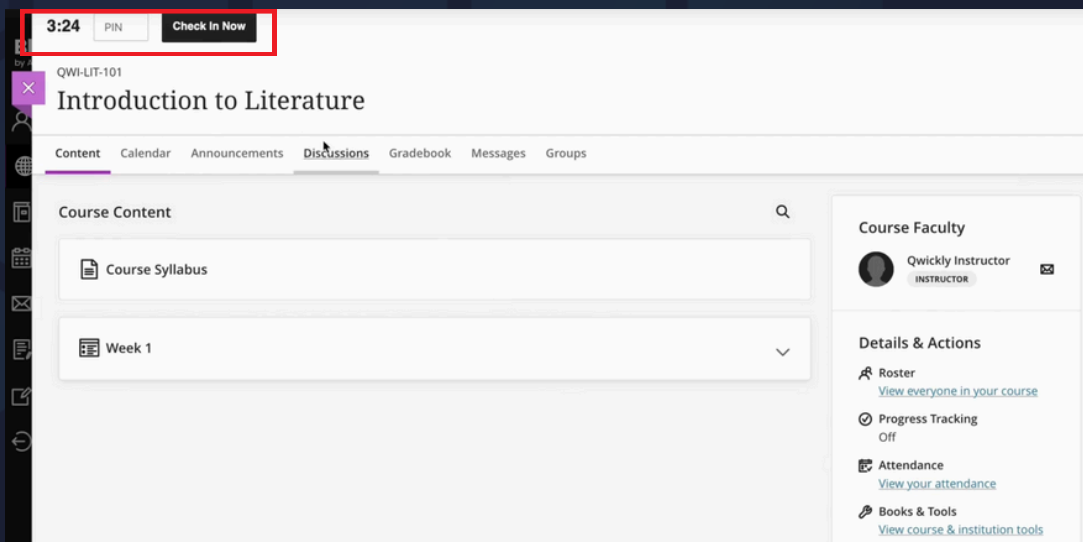

# Optimize Qwickly Attendance with UEF Integration

A new launch point for Qwickly Attendance in Blackboard is now available. This launch point provides direct access for instructors to launch Qwickly Attendance, while a convenient check-in banner eliminates the need for students to launch the tool separately. This is accomplished using UEF (Ultra Extension Framework).

**See Updated Launch Point Below:**

**See Check-In Banner for Students:**

Scan code to learn more about  
this new launch point of  
[Qwickly Attendance Pro](#):

**Qwickly**  
ATTENDANCE