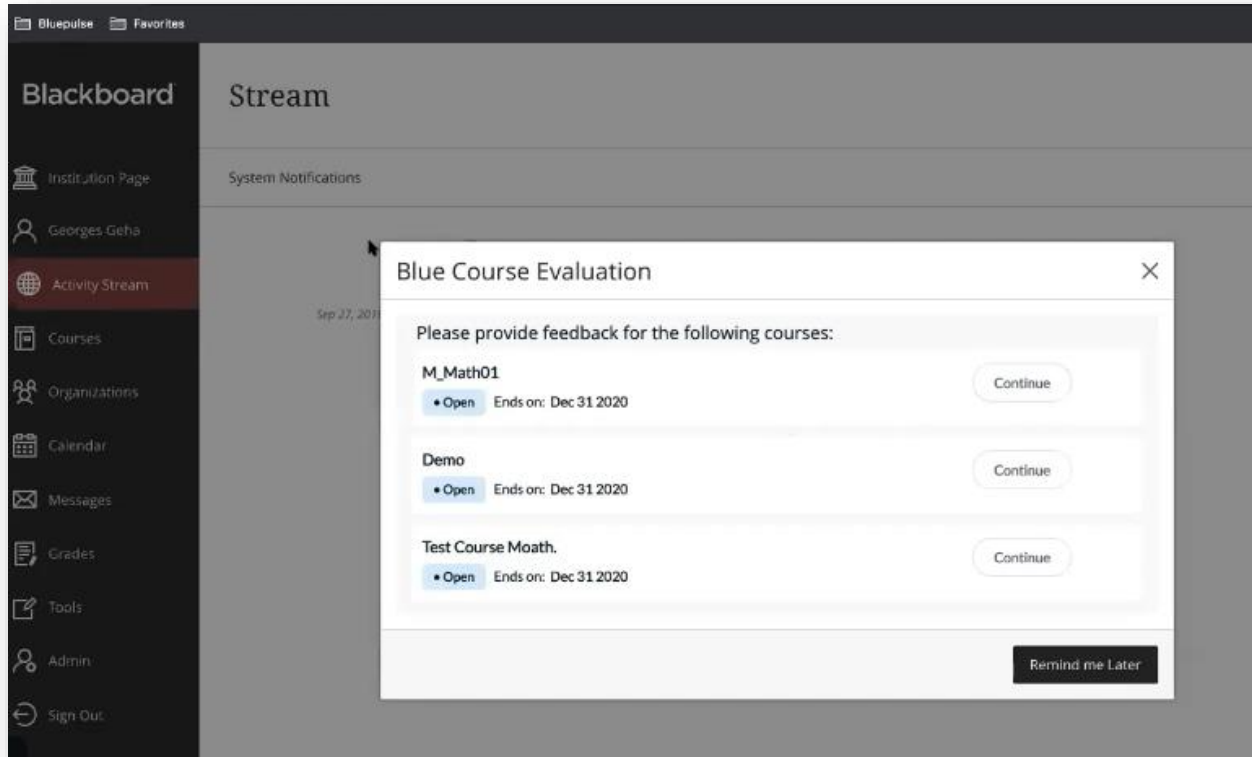

Screen Shots of Explorance's Integration for the Blackboard Learn Ultra Experience

Explorance Evaluation Notification upon Login

Explorance Evaluations Listed in the Peek Panel within a Learn Ultra Course